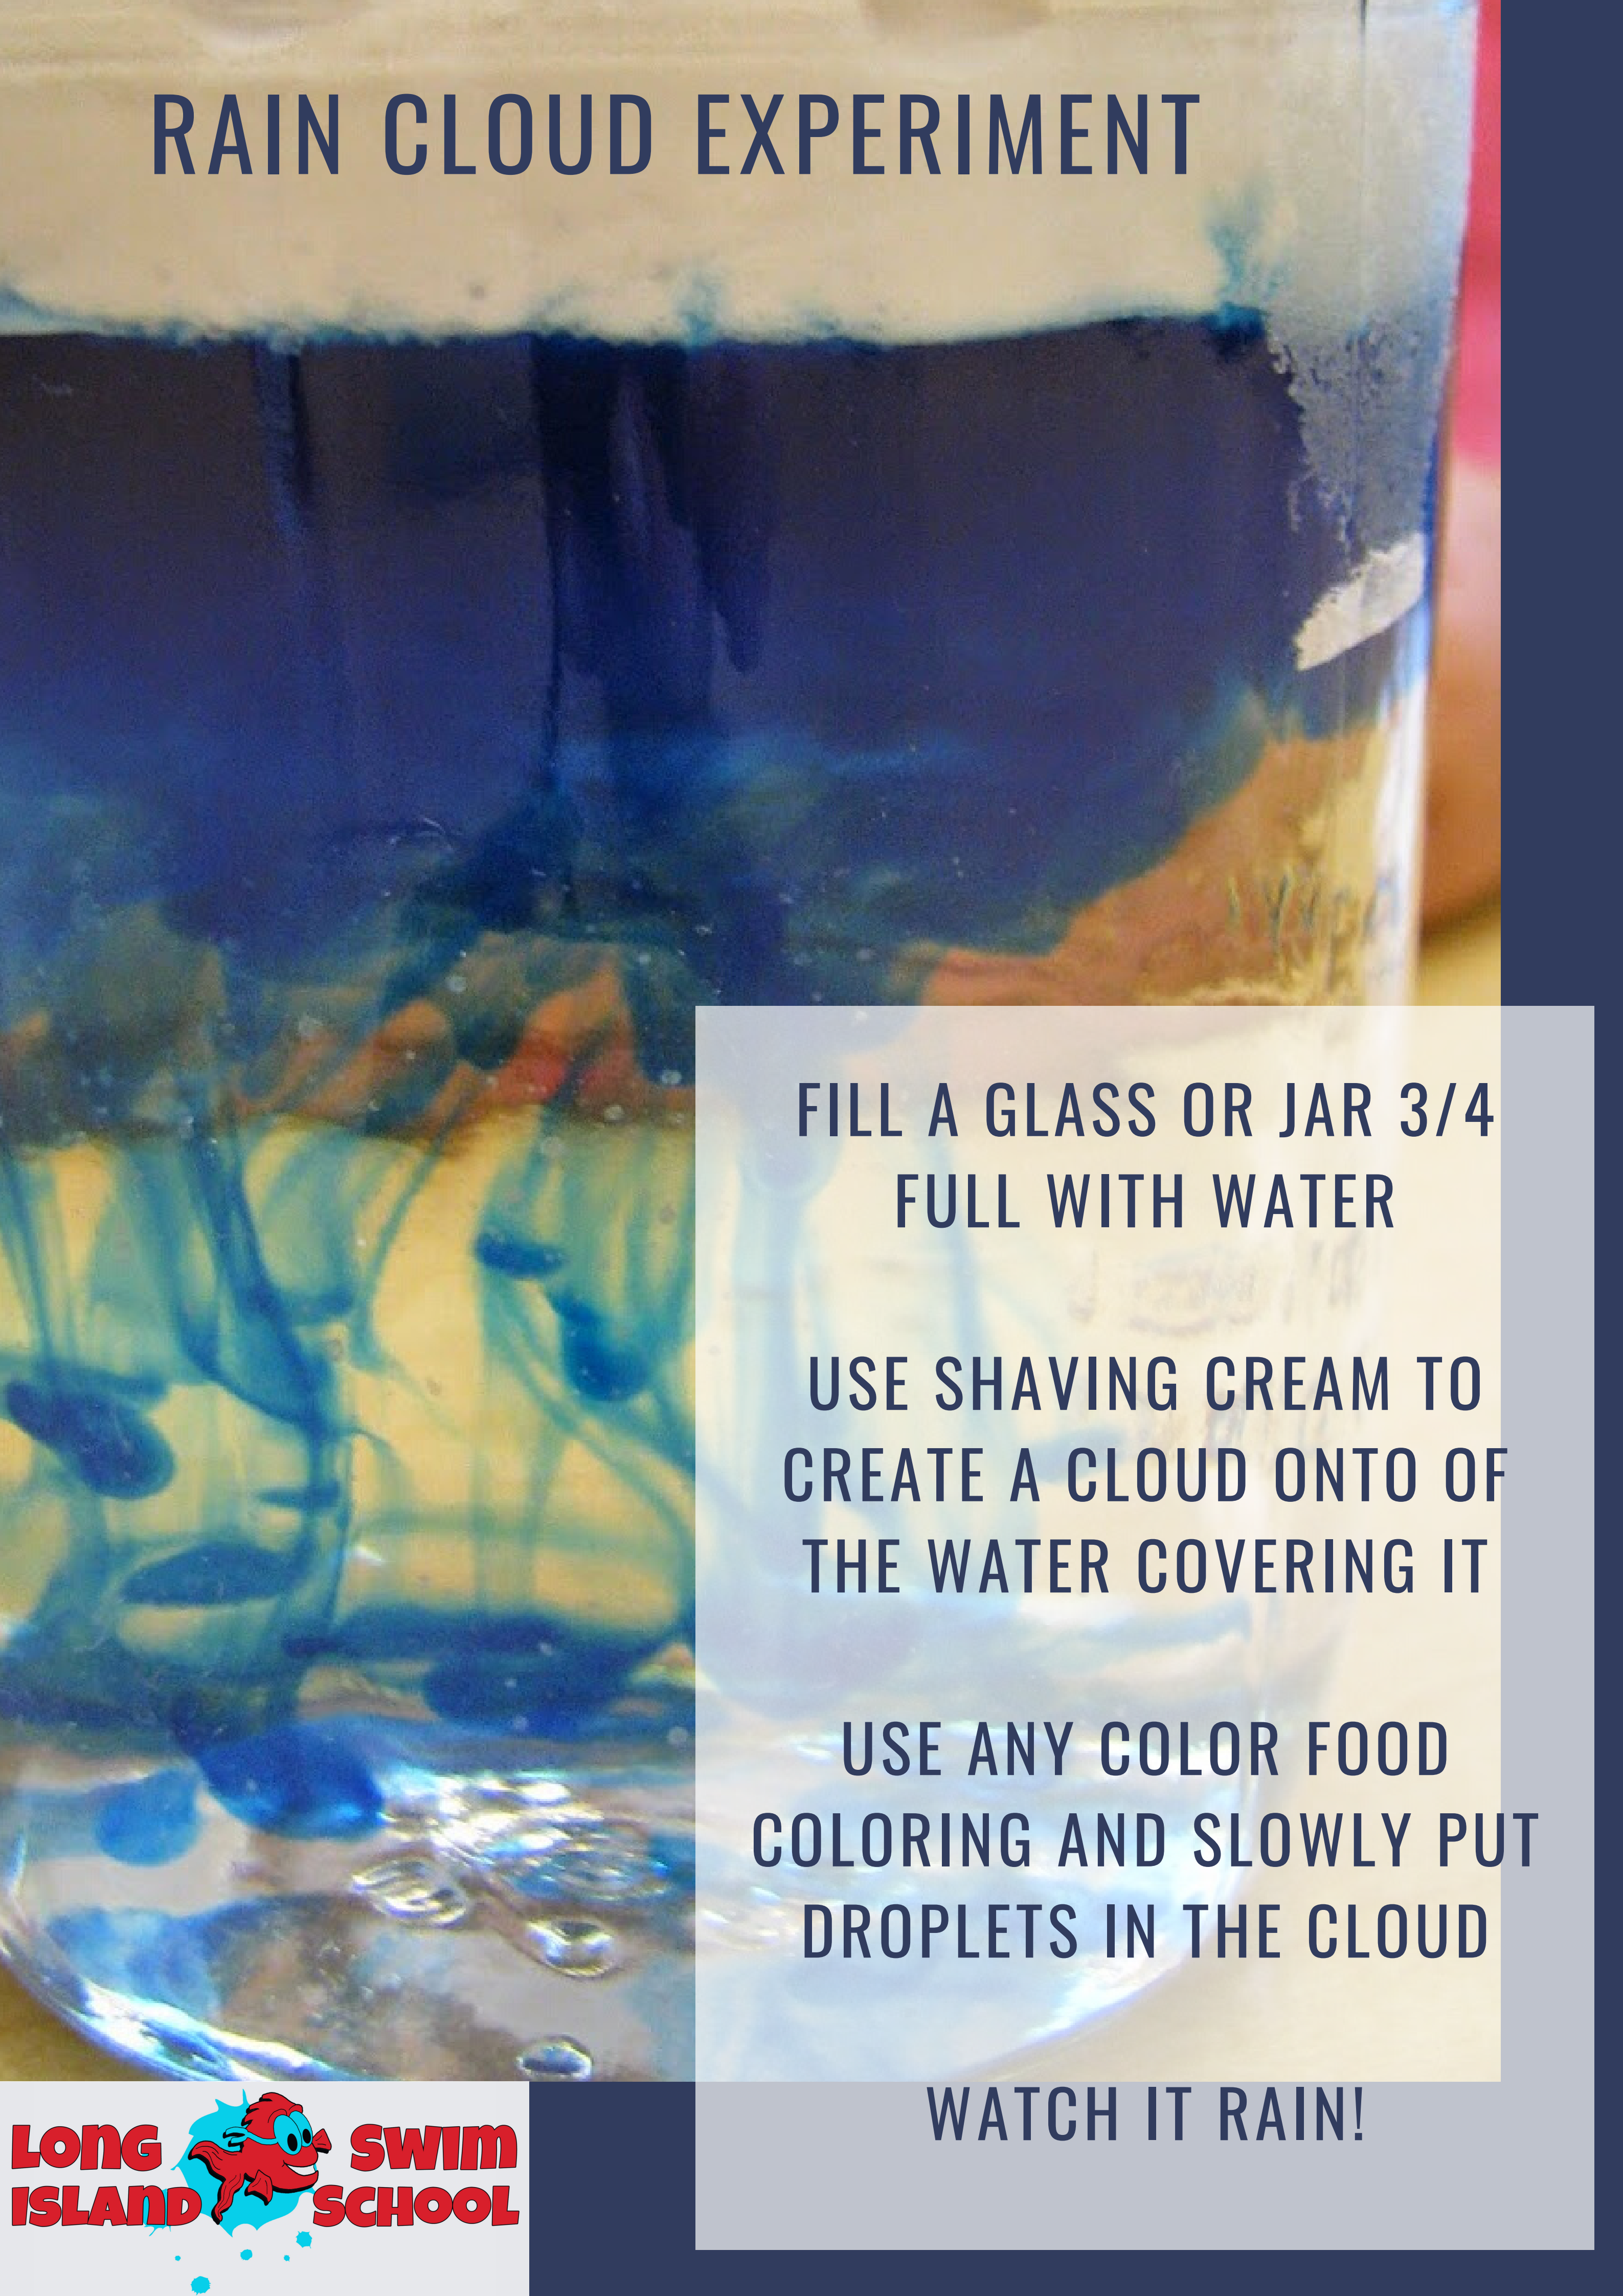

RAIN CLOUD EXPERIMENT

FILL A GLASS OR JAR 3/4
FULL WITH WATER

USE SHAVING CREAM TO
CREATE A CLOUD ONTO OF
THE WATER COVERING IT

USE ANY COLOR FOOD
COLORING AND SLOWLY PUT
DROPLETS IN THE CLOUD

WATCH IT RAIN!